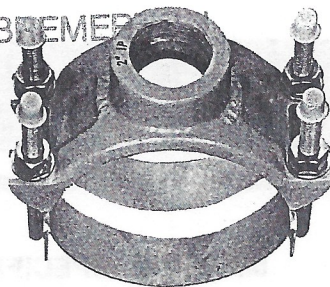

RECEIVED DOUBLE STRAP SERVICE SADDLES

JUL 13 1987

**Style 202
Painted Saddle
with
U-Bolts**

**Style 202S
Painted Saddle
with
Stainless Steel
Straps**

**Style 202N
Nylon Saddle
with
Stainless Steel
Straps**

PIPE SIZE	O.D. PIPE RANGE	1/2" - 5/8" - 3/4" - 1" I.P. or C.C. TAP			1 1/2" - 1 1/2" - 2" I.P. or C.C. TAP			APPROX. WEIGHT LBS.
		202 Painted Saddle with U-Bolts	202S Painted Saddle with Stainless Steel Straps	202N Nylon Saddle with Stainless Steel Straps	202 Painted Saddle with U-Bolts	202S Painted Saddle with Stainless Steel Straps	202N Nylon Saddle with Stainless Steel Straps	
4"	4.00 — 4.50							7.5
4"	4.80 — 5.40							7.5
6"	6.63 — 7.50*							9
8"	8.63 — 9.62*							10
10"	10.00 — 10.75**							11.5
10"	11.10 — 12.12							11.5
12"	12.00 — 12.75**							12.5
12"	13.20 — 14.38							12.5
14"	15.30 — 16.80***							15.25
16"	17.40 — 18.90***							16
18"	— 19.50***							18

**Specify O.D. when ordering.

***The 14", 16" & 18" 202 comes standard with stainless steel straps.

ORDERING INFORMATION – OPTIONS AVAILABLE

TO ORDER: Add tap size to the upper range of the saddle. EXAMPLE: 202 – 7.50 x 3/4" IP
 Stainless steel strap add letter "S" 202S – 7.50 x 3/4" IP
 Nylon saddle add letter "N" 202N – 7.50 x 3/4" IP