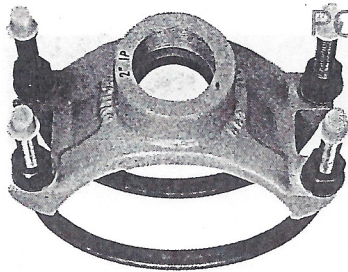

RECEIVED DOUBLE STRAP SERVICE SADDLES

JUL 13 1987

**Style 202
Painted Saddle
with
U-Bolts**

**Style 202S
Painted Saddle
with
Stainless Steel
Straps**

**Style 202N
Nylon Saddle
with
Stainless Steel
Straps**

PIPE SIZE	O.D. PIPE RANGE	1/2" - 5/8" - 3/4" - 1" I.P. or C.C. TAP			1 1/2" - 1 1/2" - 2" I.P. or C.C. TAP			APPROX. WEIGHT LBS.
		202 Painted Saddle with U-Bolts	202S Painted Saddle with Stainless Steel Straps	202N Nylon Saddle with Stainless Steel Straps	202 Painted Saddle with U-Bolts	202S Painted Saddle with Stainless Steel Straps	202N Nylon Saddle with Stainless Steel Straps	
4"	4.00 — 4.50							7.5
4"	4.80 — 5.40							7.5
6"	6.63 — 7.50*							9
8"	8.63 — 9.62*							10
10"	10.00 — 10.75**							11.5
10"	11.10 — 12.12							11.5
12"	12.00 — 12.75**							12.5
12"	13.20 — 14.38							12.5
14"	15.30 — 16.80***							15.25
16"	17.40 — 18.90***							16
18"	— 19.50***							18

**Specify O.D. when ordering.

***The 14", 16" & 18" 202 comes standard with stainless steel straps.

ORDERING INFORMATION – OPTIONS AVAILABLE

TO ORDER: Add tap size to the upper range of the saddle. EXAMPLE: 202 – 7.50 x 3/4" IP
 Stainless steel strap add letter "S" 202S – 7.50 x 3/4" IP
 Nylon saddle add letter "N" 202N – 7.50 x 3/4" IP