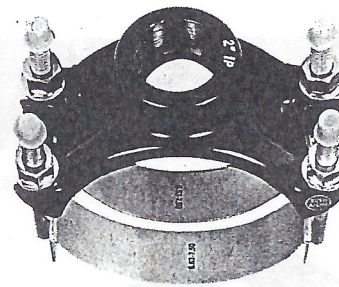

RECEIVED DOUBLE STRAP SERVICE SADDLES

JUL 13 1987

**Style 202
Painted Saddle
with
U-Bolts**

**Style 202S
Painted Saddle
with
Stainless Steel
Straps**

**Style 202N
Nylon Saddle
with
Stainless Steel
Straps**

PIPE SIZE	O.D. PIPE RANGE	1/2" - 5/8" - 3/4" - 1" I.P. or C.C. TAP			1 1/2" - 1 1/2" - 2" I.P. or C.C. TAP			APPROX. WEIGHT LBS.
		202 Painted Saddle with U-Bolts	202S Painted Saddle with Stainless Steel Straps	202N Nylon Saddle with Stainless Steel Straps	202 Painted Saddle with U-Bolts	202S Painted Saddle with Stainless Steel Straps	202N Nylon Saddle with Stainless Steel Straps	
4"	4.00 — 4.50							7.5
4"	4.80 — 5.40							7.5
6"	6.63 — 7.50*							9
8"	8.63 — 9.62*							10
10"	10.00 — 10.75**							11.5
10"	11.10 — 12.12							11.5
12"	12.00 — 12.75**							12.5
12"	13.20 — 14.38							12.5
14"	15.30 — 16.80***							15.25
16"	17.40 — 18.90***							16
18"	— 19.50***							18

**Specify O.D. when ordering.

***The 14", 16" & 18" 202 comes standard with stainless steel straps.

ORDERING INFORMATION – OPTIONS AVAILABLE

TO ORDER: Add tap size to the upper range of the saddle. EXAMPLE: 202 – 7.50 x 3/4" IP
 Stainless steel strap add letter "S" 202S – 7.50 x 3/4" IP
 Nylon saddle add letter "N" 202N – 7.50 x 3/4" IP