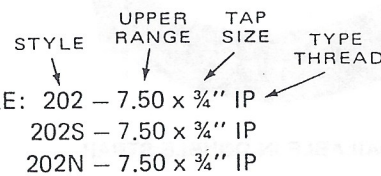

PIPE SIZE	O.D. PIPE RANGE	1/2" - 5/8" - 3/4" - 1" I.P. or C.C. TAP			1 1/2" - 1 1/2" - 2" I.P. or C.C. TAP			APPROX. WEIGHT LBS.
		202 Painted Saddle with U-Bolts	202S Painted Saddle with Stainless Steel Straps	202N Nylon Saddle with Stainless Steel Straps	202 Painted Saddle with U-Bolts	202S Painted Saddle with Stainless Steel Straps	202N Nylon Saddle with Stainless Steel Straps	
4"	4.00 — 4.50							7.5
4"	4.80 — 5.40							7.5
6"	6.63 — 7.50*							9
8"	8.63 — 9.62*							10
10"	10.00 — 10.75**							11.5
10"	11.10 — 12.12							11.5
12"	12.00 — 12.75**							12.5
12"	13.20 — 14.38							12.5
14"	15.30 — 16.80***							15.25
16"	17.40 — 18.90***							16
18"	— 19.50***							18

**Specify O.D. when ordering.

***The 14", 16" & 18" 202 comes standard with stainless steel straps.

ORDERING INFORMATION – OPTIONS AVAILABLE

TO ORDER: Add tap size to the upper range of the saddle. EXAMPLE: 202 – 7.50 x 3/4" IP
 Stainless steel strap add letter "S" 202S – 7.50 x 3/4" IP
 Nylon saddle add letter "N" 202N – 7.50 x 3/4" IP